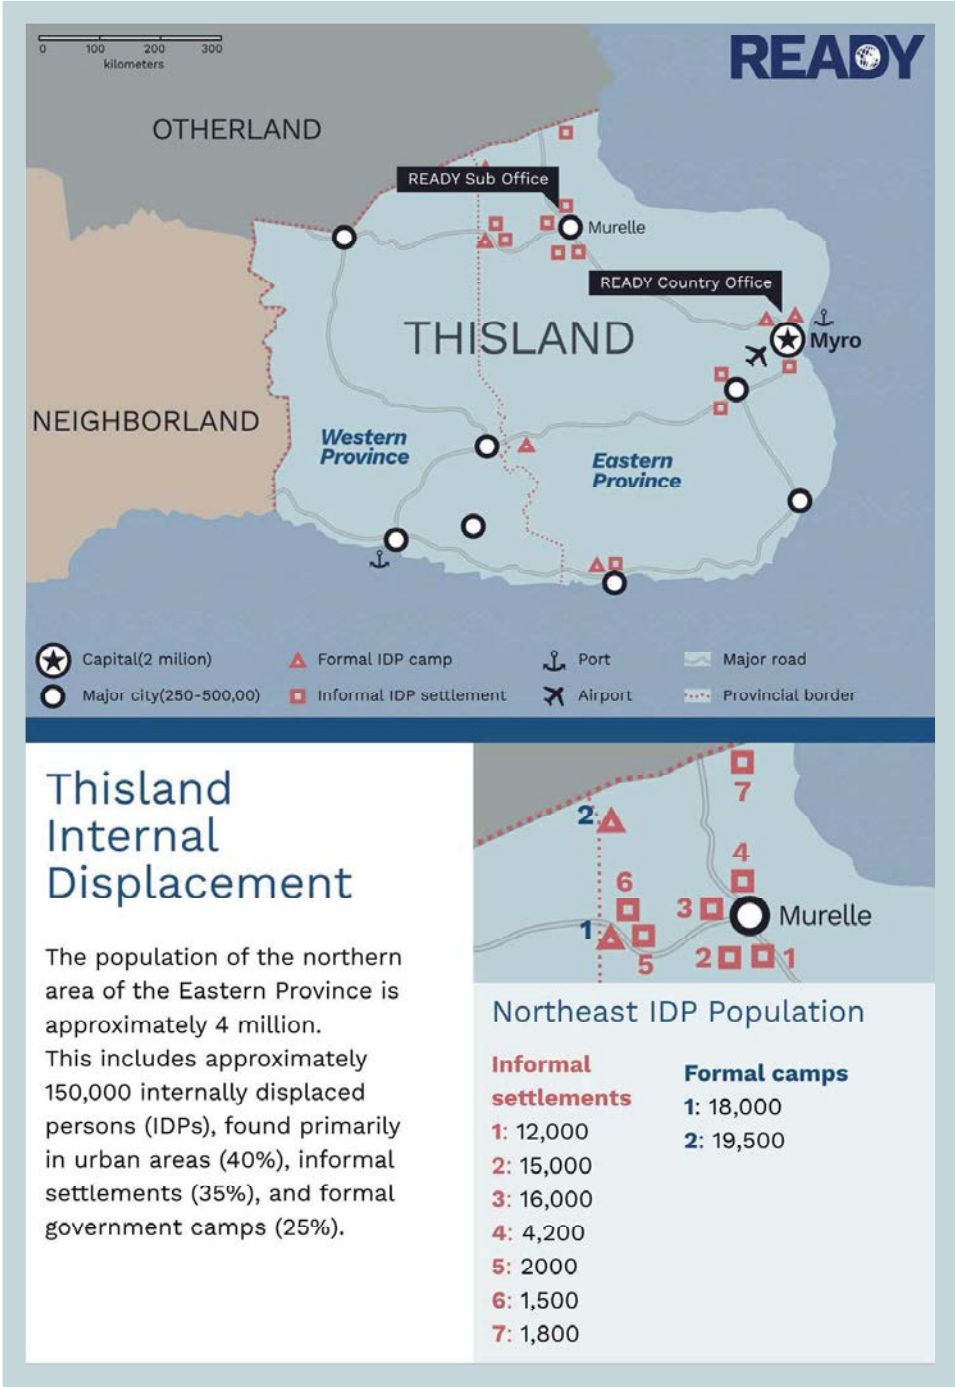

MAP OF THISLAND

Thisland Internal Displacement

The population of the northern area of the Eastern Province is approximately 4 million. This includes approximately 150,000 internally displaced persons (IDPs), found primarily in urban areas (40%), informal settlements (35%), and formal government camps (25%).

Northeast IDP Population

Informal settlements	Formal camps
1: 12,000	1: 18,000
2: 15,000	2: 19,500
3: 16,000	
4: 4,200	
5: 2,000	
6: 1,500	
7: 1,800	